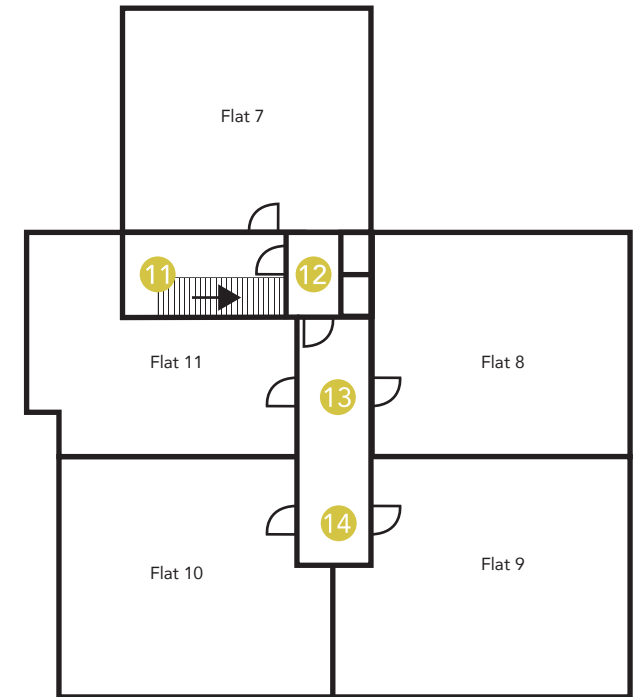

Savernake Court - Communal Lighting

Ground Floor

First Floor

Second Floor

Internal

- Non-LED Switched
- LED Sensor
- LED Sensor/Emergency Lighting
- Non-LED Emergency Lighting

External

- LED Sensor
- Non-LED Sensor
- Emergency Strip Lighting
- Strip Lighting