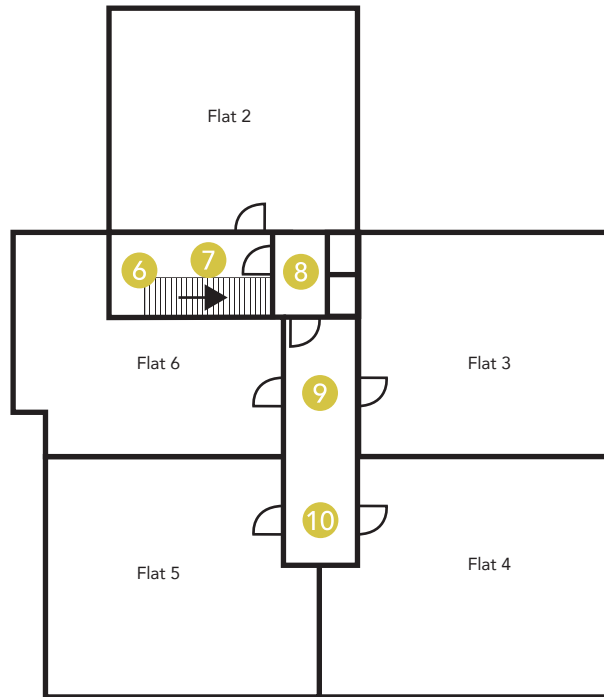

Savernake Court - Communal Lighting

Ground Floor

First Floor

Second Floor

Internal

- Non-LED Switched
- LED Sensor
- LED Sensor/Emergency Lighting
- Non-LED Emergency Lighting

External

- LED Sensor
- Non-LED Sensor
- Emergency Strip Lighting
- Strip Lighting